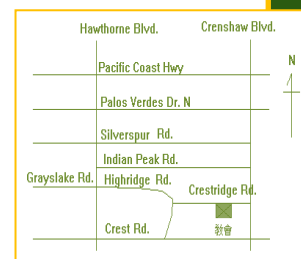

南灣福音基督教會
South Bay Evangelical Christian Church
5640 Crestridge Dr. R.P.V. CA90275
(310)265-0240