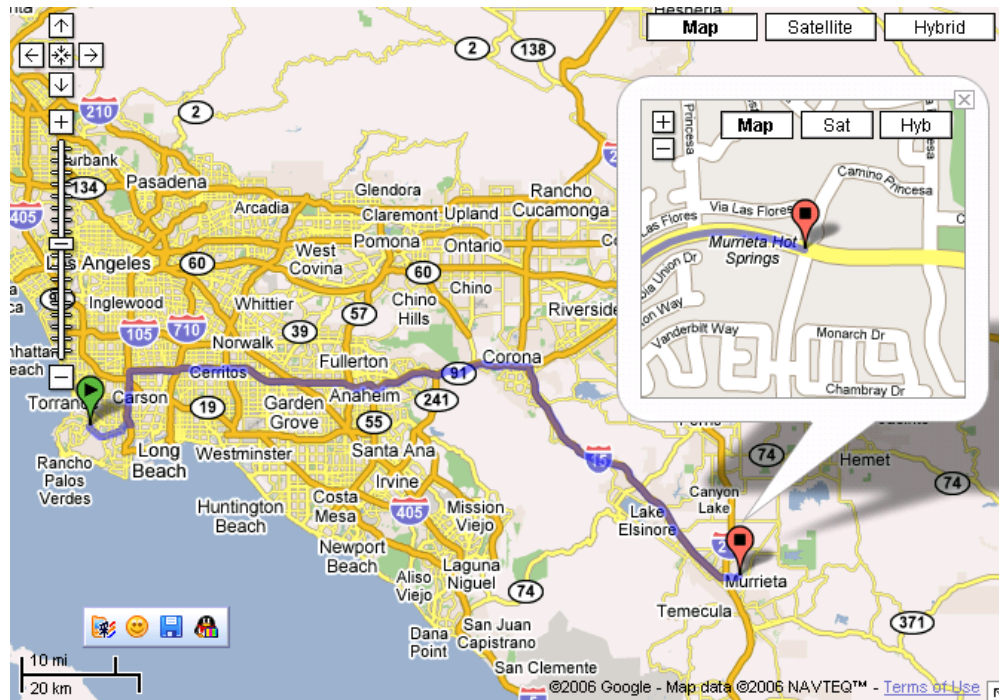

Distance: 90.4 miles **Approximate Travel Time:** 1 hour 22 mins

Directions

1. Start at **5640 CRESTRIDGE RD, RANCHO PALOS VERDES** - go **0.2 mi**
2. Turn **L** on **CRENSHAW BLVD** - go **3.1 mi**
3. Turn **R** on **PACIFIC COAST HWY** - go **3.0 mi**
4. Turn **L** on **FIGUEROA ST** - go **0.1 mi**
5. Bear **L** toward **I-110 NORTH/LOS ANGELES** - go **0.3 mi**
6. Merge onto **I-110 NORTH** - go **5.2 mi**
7. Take the **CA-91 EAST** exit - go **44 mi**
8. Take the **I-15** exit toward **SAN DIEGO** - go **32.1 mi**
9. Take the **MURRIETA HOT SPRINGS RD** exit - go **0.3 mi**
10. Turn **L** on **MURRIETA HOT SPRINGS RD** - go **2.2 mi**
11. Arrive at **39405 MURRIETA HOT SPRINGS RD, MURRIETA**, on the **L** (proceed to the guard shack.)

NOTE: Please do not park your car off campus.

NOTE: Due to limited parking, we encourage all our guests to carpool whenever possible.

NOTE: We do not allow RVs or pets on the campus.

Reverse Directions

Starting from: **A** 39405 Murrieta Hot Springs Rd, Murrieta, CA 92563-9150

Arriving at: **B** 5640 Crestridge Rd, Rancho Palos Verdes, CA 90275-4906

Distance: 90.5 miles **Approximate Travel Time:** 1 hour 23 mins

1. Start at **39405 MURRIETA HOT SPRINGS RD, MURRIETA** **R** going toward **VIA PRINCESA** - go **1.9** mi
2. Take ramp onto **I-15 NORTH** toward **LAKE ELSINORE/LOS ANGELES** - go **31.6** mi
3. Take the **CA-91 WEST** exit toward **BEACH CITIES** - go **44.2** mi
4. Take the **I-110** exit toward **SAN PEDRO** - go **6.3** mi
5. Take exit **#4/CA-1** toward **PACIFIC COAST HWY** - go **0.2** mi
6. Turn **R** on **PACIFIC COAST HWY** - go **3.0** mi
7. Turn **L** on **CRENSHAW BLVD** - go **3.1** mi
8. Turn **R** on **CRESTRIDGE RD** - go **0.2** mi
9. Arrive at **5640 CRESTRIDGE RD, RANCHO PALOS VERDES**, on the **L**